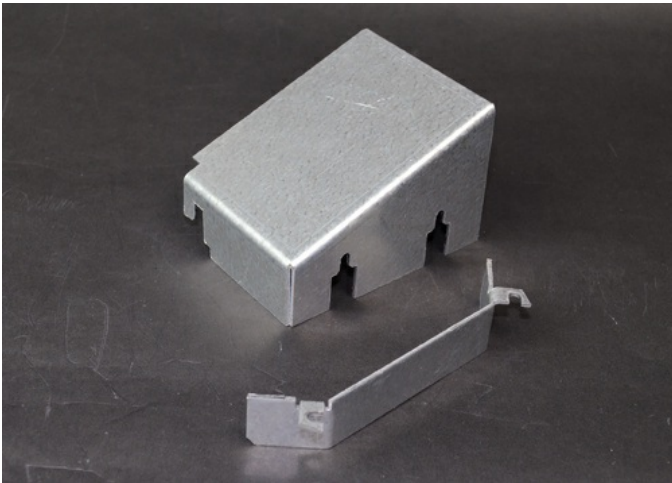

Wiremold
RFB4E Series Barrier Kit
Part No. RFB4EKIT

Resource RFB® Series of Floor Boxes are versatile recessed activation solutions that provide power, communication and/or audio/video services to open space areas, or directly to workstations. Resource RFB Series Floor Boxes are available in two- to six-gang models with a variety of aesthetic cover options including colors and profiles available. Resource RFB Series Floor Boxes have many applications, including schools, financial institutions, commercial office buildings, hospitality and residences.

Features & Benefits

Barrier kit used to separate power and communication services in combination with a 6CFFTC Furniture Feed Cover (sold separately).

Specifications

General Info

Product Line	Wiremold	UPC Number	786564079620
Country Of Origin	United States	Construction	Unassembled
Application Sector	Commercial	Standard	cULus Listed Metallic Outlet Boxes: File E2961 Guide QCIT, Meets Article 314.27(C) of NEC.
Type	Floor Box		