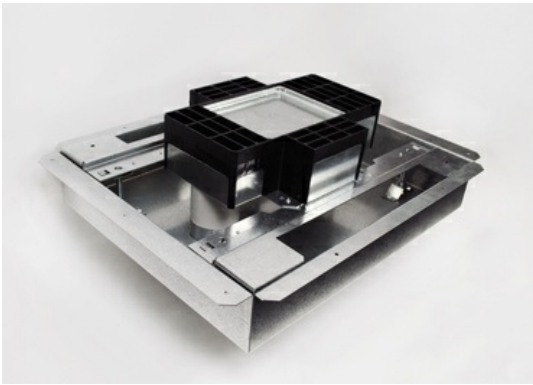

Wiremold
Discontinued - RFB4S-FC Resource RFB Series Fire Classified 4-Gang Floor Box
Part No. RFB4S-FC

Fire Classified 4-Compartment Box. Includes four duplex receptacle brackets. 12 3/4" L x 10" W x 3 7/16" D (324mm x 254mm x 87mm). Fully adjustable. Tunneling from adjacent or opposite compartments only, (not cross compartments). Tunneling can be set to feed all four compartments from one conduit in a single-service application. NOTE: For use in normal weight concrete floors with a minimum pour depth of 4 1/2" (114mm) over the crest of the deck. Floor Box spacing 2' on center and one for every 4 square feet in a span. Four (4) #12 AWG Type THHN Power Conductors or 48 #23 AWG (6 Cat. 6) Tele Data Conductors per gang. This box preserves the 2-hour fire rating of floors in which it has been installed.

Features & Benefits

Fire Classified 4-Compartment Box. Includes four duplex receptacle brackets. 12 3/4" L x 10" W x 3 7/16" D (324mm x 254mm x 87mm). Fully adjustable. Tunneling from adjacent or opposite compartments only, (not cross compartments).

Tunneling can be set to feed all four compartments from one conduit in a single-service application.

NOTE: For use in normal weight concrete floors with a minimum pour depth of 4 1/2" (114mm) over the crest of the deck. Floor Box spacing 2' on center and one for every 4 square feet in a span.

Four (4) #12 AWG Type THHN Power Conductors or 48 #23 AWG (6 Cat. 6) Tele Data Conductors per gang. This box preserves the 2-hour fire rating of floors in which it has been installed.

Specifications

General Info