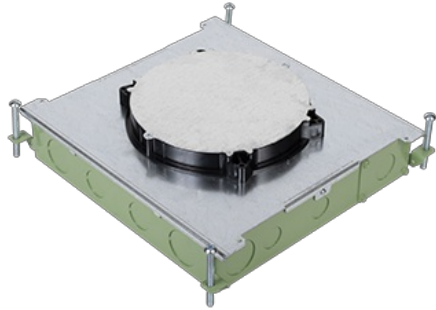

Wiremold
Resource RFB®E Series Six Gang On-Grade Floor Box
 Part No. RFB6E-OG

Resource RFB6E-OG Series Six Gang On-Grade Floor Box is a versatile activation solution that provides power and/or communication services to open space areas or directly to the workstation. For use in either on-grade or above grade concrete floors, it is fully adjustable with a tunnel compartment. Supplied with two (2) duplex mounting plates. Other device plates sold separately. Other device plates sold separately. RFB6E-OG Series Floor Boxes are now available with the new Evolution™ Activation Covers. This new cover series incorporates TopGuard protection to prevent water, dirt, and debris from entering the power and communication devices. The Evolution™ Activation Covers are UL Listed to U.S. and Canadian safety standards for tile, terrazzo, carpet, and wood floors. The RFB6E-OG Series has many unique applications, some of which include schools, financial institutions, commercial office buildings, and residences.

Features & Benefits

Six-compartment box: To accommodate power, communication, or A/V.

Pass-around tunneling: Flexible design of RFBE Series floor boxes allows adjacent compartments to be wired together.

Accepts 2" trade size conduit hub (2HUB): Allows a 2" trade size conduit to attach to the side of box while minimizing concrete pour depth.

Accepts round Evolution series poke-thru covers: Covers come in surface and flush styles, available in brushed aluminum, satin brass plated, satin nickel plated, and six powder-coated finishes to blend in with any space.

Suitable for slab-on-grade ground level floors: on-grade version fits in concrete pours of greater than 4-1/16".

Lightweight "slab-on-grade" version: Special fusion-bonded epoxy corrosion resistant paint finish allows for slab-on-grade use without the weight of cast iron material.