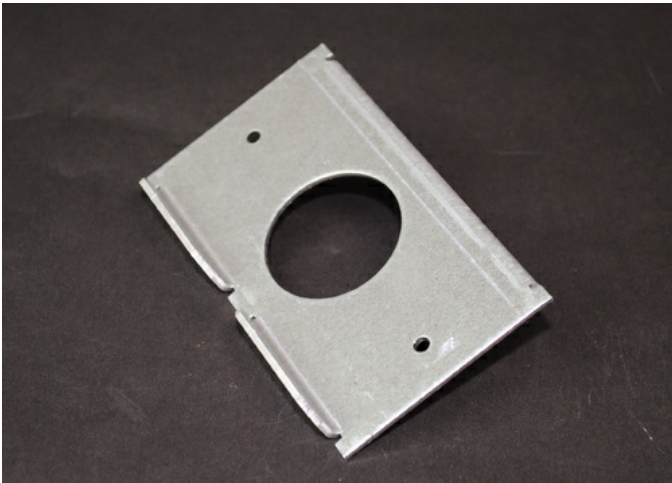

Wiremold  
**RFB6 Series Internal Single Receptacle Bracket**  
Part No. RFB6S1

Receptacle opening 1 3/8" (35mm). NOTE: For use with RFB4E, RFB6, RFB6E Series Floor Boxes.

## Features & Benefits

Receptacle opening 1 3/8" (35mm). NOTE: For use with RFB4E, RFB6, RFB6E Series Floor Boxes.