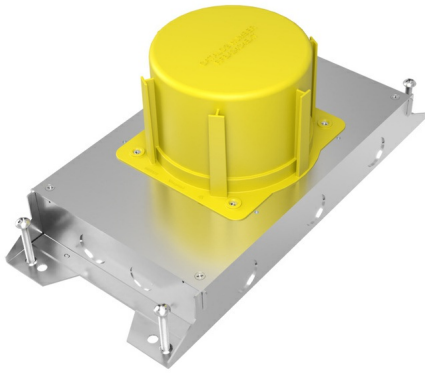

Wiremold  
RFBA Four-Inch Small Round Extension Ring  
Part No. RFBA24C4EXT

Your go-to floor box just got better. Resource RFB Series Floor Boxes are designed for maximum efficiency throughout an entire building, bringing versatile recessed activations for power and data services to open space areas or directly to workstations. No matter what size you choose, components and accessories work across the entire line interchangeably. Simply mix-and-match as needed for your project. Improved wire and cable routing makes wire pulling much easier in adjacent compartments and around corners. Available in 2-, 4-, 6- and 10-gang models with a variety of covers, colors and profiles.\* Installs in tile, stone, carpet, terrazzo, wood and polished concrete. Perfect for many applications, including schools, financial institutions, commercial office buildings, hospitality and residential.

## Features & Benefits

Allows for deeper pours

High visibility yellow

Height adjustment up to 4 inches

## Dimensions

---

Product Width US	7.25 in	Product Weight US	0.92 lb
Product Height US	4.625 in	Product Length US	7.5 in

---