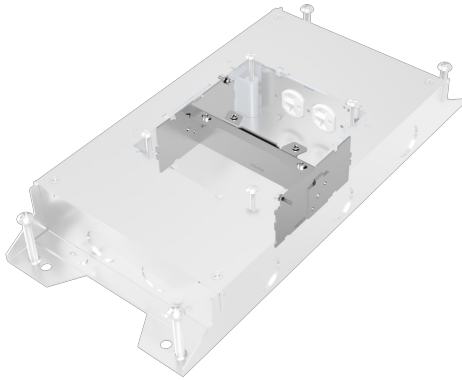

**Wiremold**  
**RFBA 2G & 4G Furniture Feed Barrier Kit**  
Part No. RFBA24FF

Your go-to floor box just got better. Resource RFB Series Floor Boxes are designed for maximum efficiency throughout an entire building, bringing versatile recessed activations for power and data services to open space areas or directly to workstations. No matter what size you choose, components and accessories work across the entire line interchangeably. Simply mix-and-match as needed for your project. Improved wire and cable routing makes wire pulling much easier in adjacent compartments and around corners. Available in 2-, 4-, 6- and 10-gang models with a variety of covers, colors and profiles.\* Installs in tile, stone, carpet, terrazzo, wood and polished concrete. Perfect for many applications, including schools, financial institutions, commercial office buildings, hospitality and residential.

## Features & Benefits

Required for use with furniture feed covers

Covers sold separately

Dual service furniture feed: Power has 1" threaded screw plug and communication has a combination 1 1/4" and 2" screw plug

Works with both RFBA2 and RFBA4 floor boxes