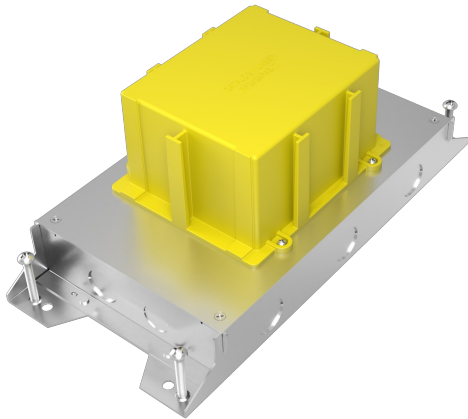

Wiremold
RFBA Four-Inch Extension Ring
 Part No. RFBA24R4EXT

Your go-to floor box just got better. Resource RFB Series Floor Boxes are designed for maximum efficiency throughout an entire building, bringing versatile recessed activations for power and data services to open space areas or directly to workstations. No matter what size you choose, components and accessories work across the entire line interchangeably. Simply mix-and-match as needed for your project. Improved wire and cable routing makes wire pulling much easier in adjacent compartments and around corners. Available in 2-, 4-, 6- and 10-gang models with a variety of covers, colors and profiles.* Installs in tile, stone, carpet, terrazzo, wood and polished concrete. Perfect for many applications, including schools, financial institutions, commercial office buildings, hospitality and residential.

Features & Benefits

Allows for deeper pours

High visibility yellow

Height adjustment up to 4 inches

Specifications

General Info

Product Line	Wiremold	Color	Yellow
UPC Number	786564105534	Country Of Origin	United States
Application Sector	Commercial	Standard	cULus Listed Metallic Outlet Boxes: File E2961 Guide QCIT, Meets Article 314.27(C) of NEC.
Type	Floor Box		