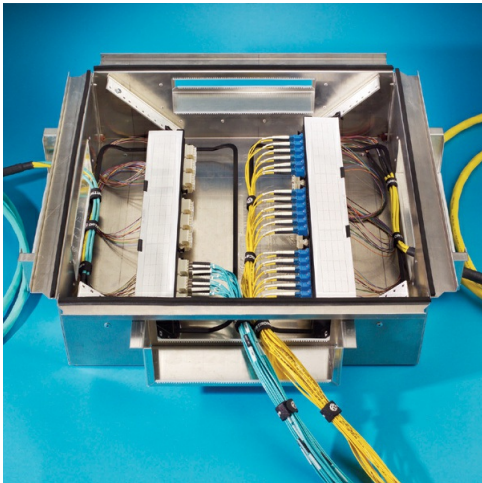

Wiremold
Discontinued - RFE Raised Floor Enclosure for Zone Cabling - RFE-242412
Part No. RFE-242412

Enclosure for 14" deep floor. A single mounting rail for 19" patch panels. Rail supports 11 RMU .

Features & Benefits

This product meets the material restrictions of RoHS

Specifications

General Info

Product Line	Wiremold	UPC Number	786776132632
Country Of Origin	United States	Standard	cULus Listed Communication Circuit Accessories: File E145222 Guide DUXR: Meets Article 800 of NEC. Meets Article 60-308 of CEC.