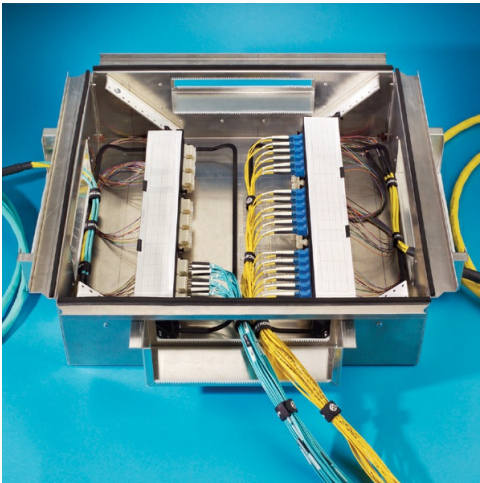

Wiremold
Discontinued - RFE Raised Floor Enclosure for Zone Cabling - RFE-25257RB
Part No. RFE-25257RB

Enclosure for 8" deep floor. Two pairs of pivoting mounting rails for 19" patch panels. Rails support 4 RMU each.

Features & Benefits

This product meets the material restrictions of RoHS

Specifications

General Info

Product Line	Wiremold	UPC Number	786776132625
Country Of Origin	United States	Standard	cULus Listed Communication Circuit Accessories: File E145222 Guide DUXR: Meets Article 800 of NEC. Meets Article 60-308 of CEC.