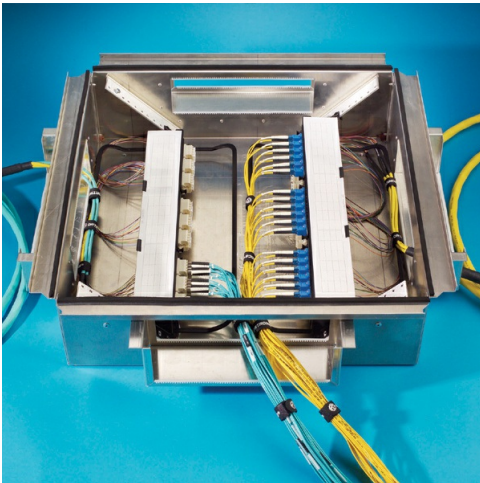

Wiremold
ALUMINUM LOCKING COVER RFE ENCLSR S **032320****
Part No. RFE-LC-01

Specifications

General Info

Product Line	Wiremold	Country Of Origin	United States
--------------	----------	-------------------	---------------