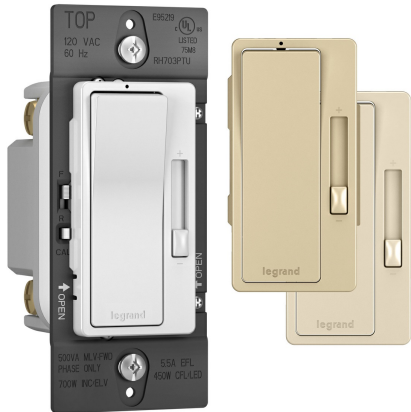

radiant Collection  
**radiant® Tru-Universal Single Pole/3-Way Dimmer, White**  
Part No. RH703PTUTCCCV4

Upgrade your space with superior dimming control and exceptional style. The radiant® Tru-Universal Dimmer works with virtually any 120V dimmable bulb or fixture, adjusting to the precise light level you want, without the flicker. Unsure what dimmer your bulb needs? Avoid uncertainty with Tru-Universal Dimming. Part of the radiant® Collection, it also features clean lines and smooth control for a sophisticated touch. Made exclusively for use with screwless Wall Plates from the radiant® Collection, sold separately.

## Features & Benefits

Works with virtually any 120V dimmable bulb or fixture on typical residential (and light commercial) wiring. Usable in both single-pole and 3-way applications.

Low-profile paddle switch offers smoother On/Off control, while a separate, ergonomic slider allows you to adjust light levels with precision.

Constant memory features returns lights to their previous level when turning back on or after a power outage.

Features durable, high-impact resistant thermoplastic construction.

Complete the look with a sleek, screwless radiant® Wall Plate, and coordinate with other designer switches and outlets available from the radiant® Collection.

Self-calibrates when you select your fixture's lighting type, automatically setting the appropriate minimum voltage to eliminate flicker and poor performance.

Locator light illuminates when switch is off, emitting a soft glow to help you find it in the dark.