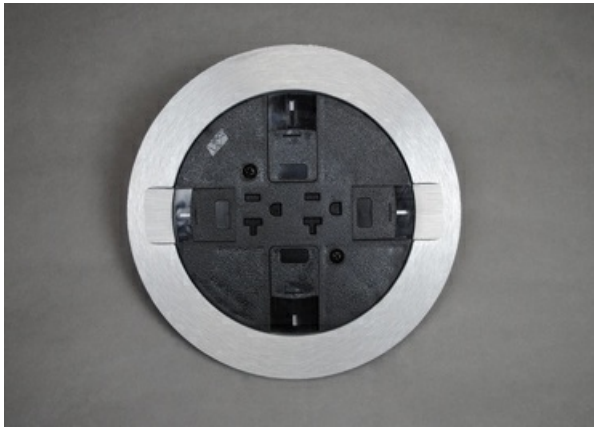

**Wiremold**  
**Ratchet-Pro Series Multiple Service Floor Box Cover Kit**  
Part No. RP7CTCAL

Kit comes complete with (1) prewired 20A duplex receptacle, (receptacle can be wired as a standard receptacle, or isolated ground), flange and slide holder, adapter ring to secure into the boxes, divider (RP-DIV), Wiremold CM Series open system adapters (unloaded), Ortronics Series II, and TracJack adapters. Modular jacks and A/V connectors sold separately.

## Features & Benefits

Kit comes complete with (1) prewired 20A duplex receptacle, (receptacle can be wired as a standard receptacle, or isolated ground), flange and slide holder, adapter ring to secure into the boxes, divider (RP-DIV), Wiremold CM Series open system adapters (unloaded), Ortronics Series II, and TracJack adapters. Modular jacks and A/V connectors sold separately.