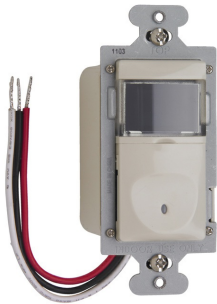

Legrand
Astronomic Programmable Timer, Light Almond
Part No. RT24LA

Astronomic 24-Hour Programmable Timer, 0 - 800W@120V/ 0 - 1200W@277V, 1/6 hp@120/277v, white.

Features & Benefits

Manual or programmed ON/OFF switching	Real time clock with day/date calendar.
Easy to read LED display.	Programming buttons accessible without removing wall plate.
Eight programs can be assigned to any day or combination of days of the week.	Automatically calculates sunrise and sunset times based on latitude and longitude.
Audible or visual occupant warning before OFF.	Power failure memory.
Zero crossing circuitry.	cULus listed.
5-year warranty.	Load: Incandescent, fluorescent, compact fluorescent (CFL), magnetic low-voltage (MLV) and electronic low-voltage (ELV), 1/6hp.

Specifications

General Info

UPC Number 785007000504

Country Of Origin China

Product Line Pass & Seymour

Listing Agencies / 3rd Party Agencies

cULus Listed Yes