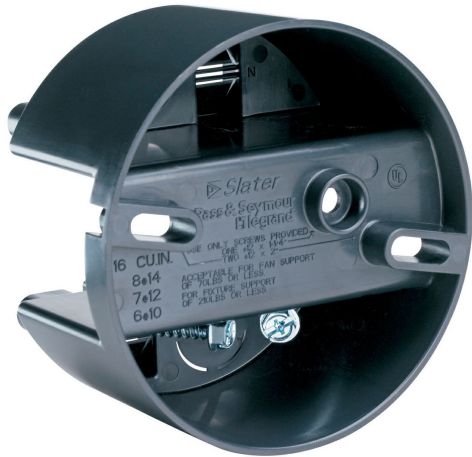

Pass and Seymour
4-in Round Direct Mount Ceiling Fan Box
Part No. S116FAN

Ceiling Fan Box with Direct Mount. 24-Pack.

Features & Benefits

Easy installation. One #10 x 1 1/4 inch screw holds the box at rough in. Two factory-supplied #10 x 2 inch screws secure the fan or fixture through the box, directly to the joist.

Mounts directly under a joist or on a joist cross member.

Screw lock holds screws in box until needed. No lost hardware and no broken spiral saw bits.

UL Listed for fan and fixture support.

Impact-resistant Noryl means no ground wiring as with metal boxes.

For covering patents, see www.legrand.us/patents.

Specifications

General Info

Product Line	Pass & Seymour	Color	Black
UPC Number	785007422238	Country Of Origin	United States
Application Sector	Residential/Commercial	Standard	UL listed