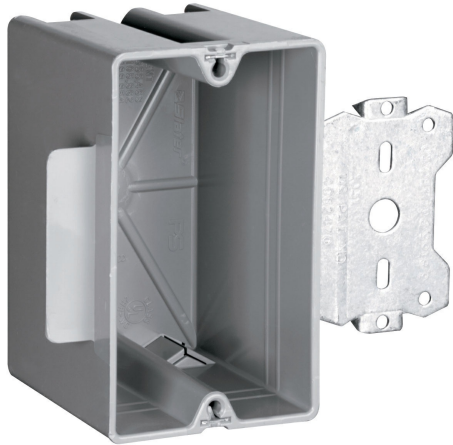

**Pass and Seymour**  
**Wood & Steel Stud Bracket Box with Quick/Click**  
Part No. S118S50

Single gang, wood and steel stud bracket box with 3/8" offset for wood and steel stud mounting. It has two Quick/Click Entries for each end, for use with 3/8" and 5/8" wallboard. It is available in single, two, three, four gang and 4 inch square boxes. It is m

## Features & Benefits

Two, three and four gang boxes and 4 inch square include exclusive Auto/Clamp feature.

Quick/Click feature offers fast and dependable installation of devices (single, two, three, and four gang).

Available with 3/8 inch offsets.

Single gang include Quick/Entry feature.

Unique offset tab assures proper alignment to wall face.

Can be installed on steel studs with most standard crimping tools in addition to CT1 Crimping Tool.