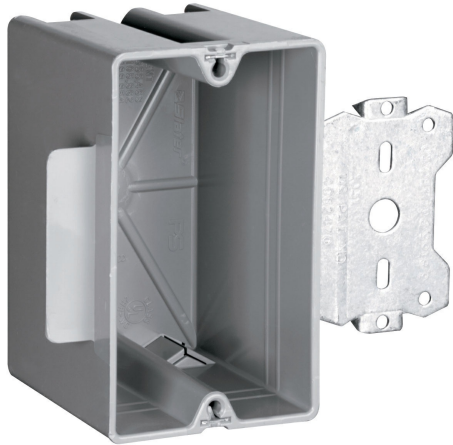

Pass and Seymour
Wood and Steel Stud Bracket Box with Quick/Click
Part No. S118S50

Single gang, wood and steel stud bracket box with 3/8 offset for wood and steel stud mounting. It has two Quick/Click Entries for each end, for use with 3/8 and 5/8 wallboard. It is available in single, two, three, four gang and 4 inch square boxes. It is m

Features & Benefits

Two, three and four gang boxes and 4 inch square include exclusive Auto/Clamp feature.

Quick/Click feature offers fast and dependable installation of devices (single, two, three, and four gang).

Available with 3/8 inch offsets.

Single gang include Quick/Entry feature.

Unique offset tab assures proper alignment to wall face.

Can be installed on steel studs with most standard crimping tools in addition to CT1 Crimping Tool.

Specifications

General Info

Product Line	Pass & Seymour	Color	Gray
UPC Number	785007207040	Country Of Origin	United States
Construction	Thermoplastic	Standard	UL Listed

Dimensions

Cubic Capacity 18 in³

Additional Information