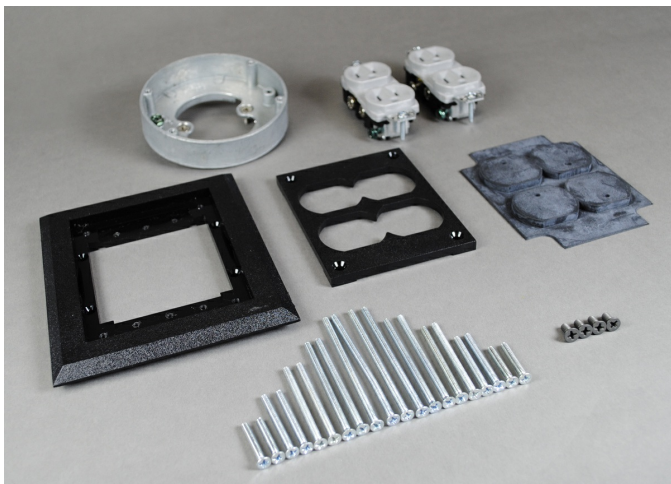

Wiremold
Source I Double Duplex Power Activation
Part No. S175BLK

Double duplex black polycarbonate assembly, 7/8" to 3 3/8" [22.2mm to 86mm] concrete topping. 15A, 125V receptacles included.

Features & Benefits

Double duplex black polycarbonate assembly, 7/8" to 3 3/8" [22.2mm to 86mm] concrete topping. 15A, 125V receptacles included.

Specifications

General Info

Product Line	Wiremold	UPC Number	786564282174
Country Of Origin	Mexico	Construction	Not Assembled
Application Sector	Commercial	Standard	cULus Listed Underfloor Raceway Fittings: File E11912 Guide RQKX Meets Articles 390 of NEC

Dimensions

Product Weight US	1.234 lb
-------------------	----------

Additional Information

RoHS Compliant	Yes
----------------	-----

Technical Information

Number of Outlets	4
-------------------	---