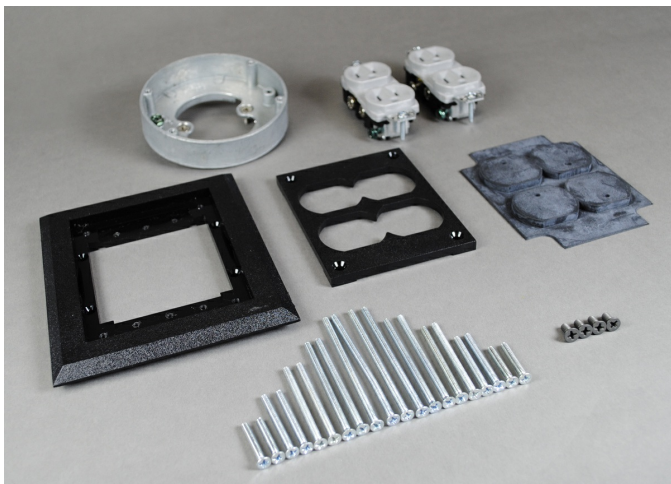

Wiremold
Source I Double Duplex Power Activation
Part No. S175BRN

Double duplex black polycarbonate assembly, 7/8" to 3 3/8" [22.2mm to 86mm] concrete topping. 15A, 125V receptacles included.

Features & Benefits

Double duplex black polycarbonate assembly, 7/8" to 3 3/8" [22.2mm to 86mm] concrete topping. 15A, 125V receptacles included.

Specifications

General Info

Product Line	Wiremold	UPC Number	786564282198
Country Of Origin	Mexico	Construction	Not Assembled
Application Sector	Commercial	Standard	cULus Listed Underfloor Raceway Fittings: File E11912 Guide RQKX Meets Articles 390 of NEC