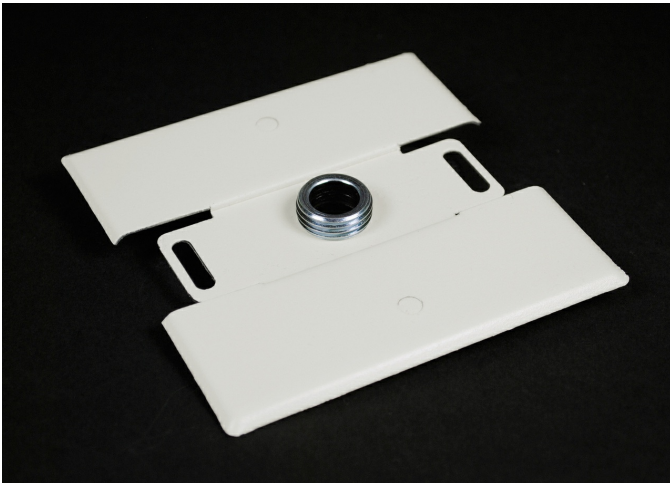

Wiremold
2000 Flush Plate Adapter Fitting
Part No. S2051H

Feeds 2000 Series Raceway from an existing wall outlet. Equipped with 1/2" trade size threaded stud, toothed lock washer for grounding, and conduit bushing.

Features & Benefits

Feeds 2000 Series Raceway from an existing wall outlet. Equipped with 1/2" trade size threaded stud, toothed lock washer for grounding, and conduit bushing.

Specifications

General Info

Product Line	Wiremold	UPC Number	786776084849
Country Of Origin	United States	Application Sector	Commercial

Standard	cULus Listed Base & Blank Cover: File E4376 Guide RJBT. Multioutlet Assemblies: File E15191 Guide PVGT. Fittings: File E41751 Guide RJPR. Base & Blank Cover & Plugmold Series w/Snapcoil Harness: Meets Article 386 of NEC. Meets Section 12-3032 of CEC. Plugmold Wired Sections: Meets Article 380 of NEC. Meets Section 12-3032 of CEC.	Type	Plugmold
----------	---	------	----------