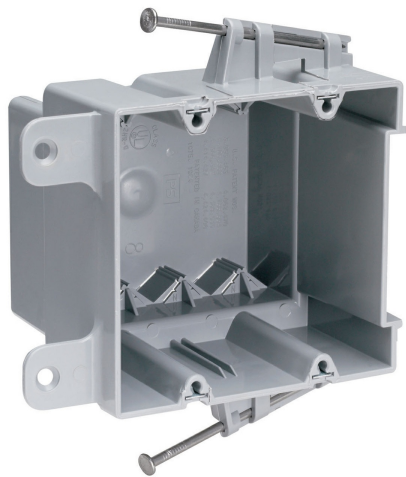

**Pass and Seymour
Switch and Outlet Box**
Part No. S235RAC

Double Gang Switch and Outlet Box with captive mounting nails on each end and four auto alamps on each end. It is easy to install with a rectangular cutout. It is durable and has an impact-resistant thermoplastic box. It contains innovative extras that cut installation time. 50 pack

Features & Benefits

Quick/Click feature secures devices quickly and easily.

Does not strip when over-torqued.

4 Auto/Clamps on each end eliminate the need for separate cable clamps.

Specifications

General Info

Product Line	Pass & Seymour	Color	Gray
UPC Number	785007215090	Country Of Origin	United States
Construction	Thermoplastic	Standard	UL Listed

Dimensions

Cubic Capacity	35 cu in
----------------	----------