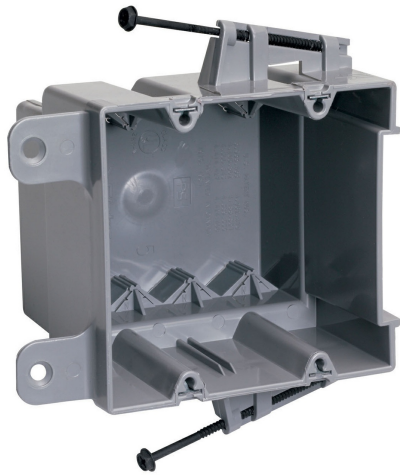

Pass and Seymour  
Screw Mount Steel Stud Box with Quick/Click  
Part No. S235RACS

Double Gang, Screw Mount Steel Stud Box with Captive Combo Head Self-Tapping Mount Screws on Each End. Four Auto/Clamps on Each End. 50 pack.

## Features & Benefits

Available in single, single deep, two, three and four gang, and 4 inch round ceiling boxes.

Single gang include Quick/Entry feature.

Screws have combination Hex/Phillips washer heads.

Can be used for steel, aluminum, or wood studs.

Locator ribs ensure proper alignment on stud and proper offset depth.

All multi-gang and ceiling boxes include exclusive Auto/Clamp feature.

Specially designed drill point rapidly penetrates medium gauge steel studs.

Quick/Click feature on wall boxes offers fast and dependable installation of devices.

Molded of high-impact thermoplastic.