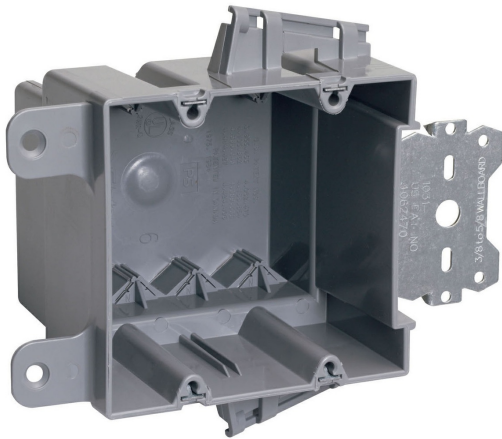

Pass and Seymour
Wood and Steel Stud Bracket Box with Quick/Click
Part No. S235S50AC

Double Gang, Wood and Steel Stud Bracket Box with Quick/Click, 3/8-inch offset for wood and steel stud mounting. Four Auto/Clamps on each end. For use with 3/8-inch to 5/8-inch wallboard. 50 pack.

Features & Benefits

Available in single, two, three, four gang and 4 inch square boxes.

Single gang include Quick/Entry feature.

Unique offset tab assures proper alignment to wall face.

Can be used for steel, aluminum, or wooden studs.

Molded of high-impact thermoplastic.

Two, three and four gang boxes and 4 inch square include exclusive Auto/Clamp feature.

Quick/Click feature offers fast and dependable installation of devices (single, two, three, and four gang).

Available with 3/8 inch offsets.

Can be installed on steel studs with most standard crimping tools in addition to CT1 Crimping Tool.

Specifications

General Info

| | | | |
|--------------------|-------------------------|-------------------|---------------|
| Product Line | Pass & Seymour | Color | Gray |
| UPC Number | 785007207354 | Country Of Origin | United States |
| Application Sector | Commercial, Residential | Standard | UL listed |