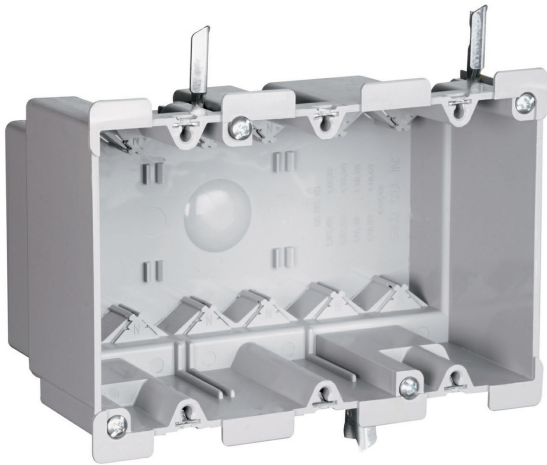

Pass and Seymour
Old Work Switch and Outlet Box with Quick/Click
Part No. S352W

Triple Gang, Old Work Switch and Outlet Box with Swing-Bracket for mounting. Adjusts from 1 1/4-inch down to 1/8-inch. Six Auto/Clamps for Each End. 10 pack.

Features & Benefits

Quick/Click feature secures devices quickly and easily.

Does not strip when over-torqued.

6: Auto/Clamps on each end eliminate the need for separate cable clamps.

Metal swing bracket for quick mounting in existing walls.

Big 52 cubic inch capacity.

Divider plate (LVDIV1, sold separately) used when installing line and low-voltage devices or multiple 277 volt devices in same box.

Easy installation, rectangular cutout.

Swing bracket adjusts from 1 1/4 inch to 1/8 inch.

Durable, impact-resistant thermoplastic box.

Specifications

General Info

Product Line	Pass & Seymour	Color	Gray
UPC Number	785007179149	Country Of Origin	United States
Construction	Thermoplastic	Standard	UL Listed