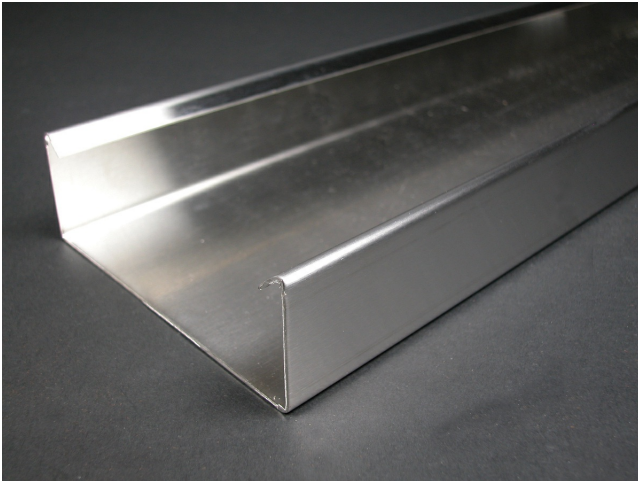

Wiremold

Wiremold S4000 Series Raceway Base in Stainless Steel

Part No. S4000B

The Wiremold 4000 Series Raceway is the workhorse of surface cable raceway systems. The multiple channel cable raceway can be divided for multi-service applications and is ideal for all applications requiring a large cable capacity dual service steel raceway. Commercial, institutional and industrial applications all benefit from the Wiremold 4000 Series rigid steel construction and durable Ivory ScuffCoat finish. The Wiremold 4000 Series Raceway is also ideal for municipalities that require either all steel construction or prohibit nonmetallic cable management systems.

Features & Benefits

This product meets the material restrictions of RoHS

Specifications

General Info

Color	Ivory	UPC Number	786776189889
Country Of Origin	United States	Product Line	Wiremold
Application Sector	Commercial	Type	Raceway
Standard	cULus Listed Surface Metal Raceway: File E4376: Guide RJBT/RJBT7		

Dimensions

Product Volume US	1995.0 cu in	Product Width US	120.0 in
Product Height US	4.75 in	Product Weight US	76.4 lb
Product Depth US	3.5 in		

Listing Agencies / 3rd Party Agencies

cULus Listed	Yes	cULus ListingNumber	E4376
--------------	-----	---------------------	-------