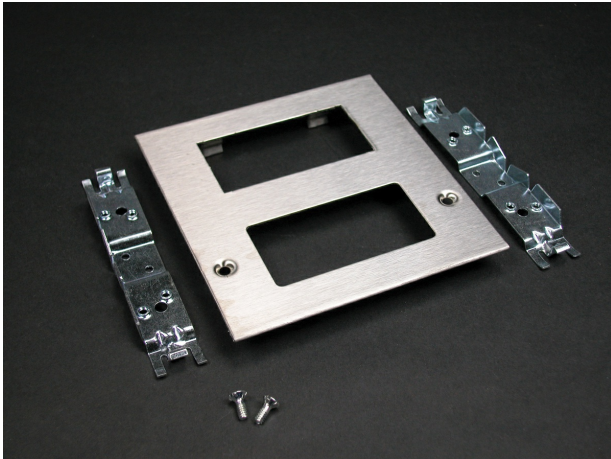

Wiremold  
S4000 Rectangular Receptacle Device Cover With Modular Furniture Opening  
Part No. S4048RF

For installing a rectangular style device and a modular furniture adapter for communications.

## Features & Benefits

For installing a rectangular style device and a modular furniture adapter for communications.

### Dimensions

|                  |         |                   |        |
|------------------|---------|-------------------|--------|
| Product Width US | 4.75 in | Product Length US | 4.5 in |
|------------------|---------|-------------------|--------|