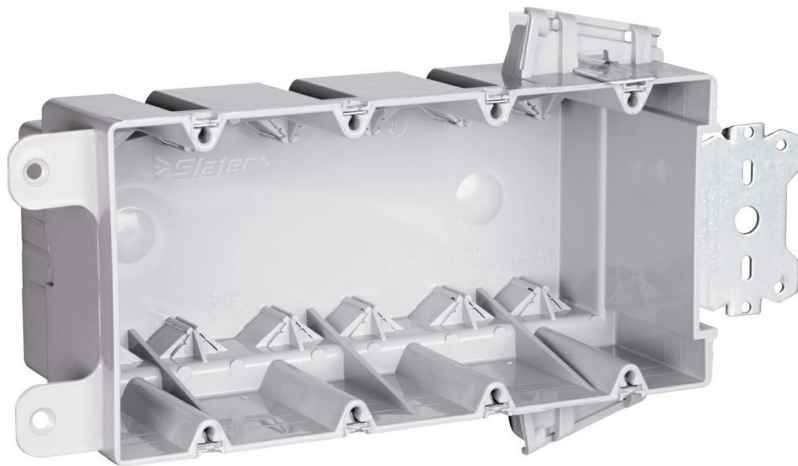

Pass and Seymour  
Wood and Steel Stud Bracket Box with Quick/Click  
Part No. S468S50AC

FourGang, Wood and Steel Stud Bracket Box with Quick/Click. 3/8-inch offset for wood and steel stud mounting. Rear stabilizing bar virtually eliminates inward movement. Six Auto/Clamps at each end. For use with 3/8-inch to 5/8-inch wallboard. 25-Pack.

## Features & Benefits

Available in single, two, three, four gang and 4 inch square boxes.

Single gang include Quick/Entry feature.

Unique offset tab assures proper alignment to wall face.

Can be used for steel, aluminum, or wooden studs.

Molded of high-impact thermoplastic.

Two, three and four gang boxes and 4 inch square include exclusive Auto/Clamp feature.

Quick/Click feature offers fast and dependable installation of devices (single, two, three, and four gang).

Available with 3/8 inch offsets.

Can be installed on steel studs with most standard crimping tools in addition to CT1 Crimping Tool.