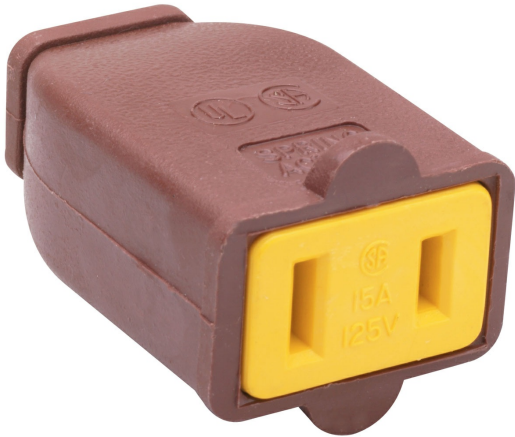

**Pass and Seymour
Plug and Connector**
Part No. SA155CC10

Double-Pole, Double wire, Straight blade connector polarized. 15 A, 125 V.

Features & Benefits

Quality Materials.

Durability.

Time-tested Design.

For covering patents, see www.legrand.us/patents.

Specifications

General Info

Product Line	Pass & Seymour	Color	Brown
--------------	----------------	-------	-------

Country Of Origin	China
-------------------	-------
