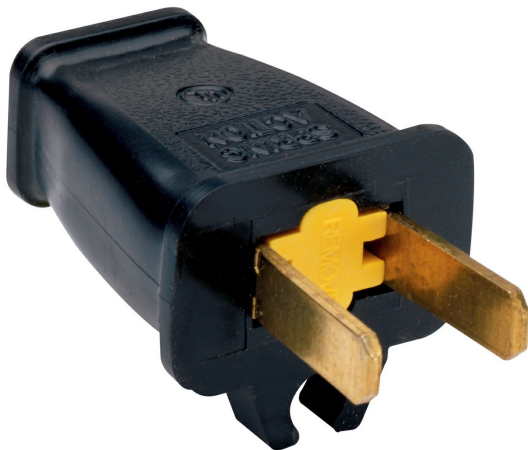

Pass and Seymour
Plug and Connector
Part No. SA840BKCC10

Double-Pole, Double Wire, Straight blade plug with cord clip. 15 A
125 V.

Features & Benefits

Quality Materials.

Durability.:

Time-tested Design.

For covering patents, see www.legrand.us/patents.

Specifications

General Info

Product Line

Pass & Seymour

Color

Black

Country Of Origin

China
