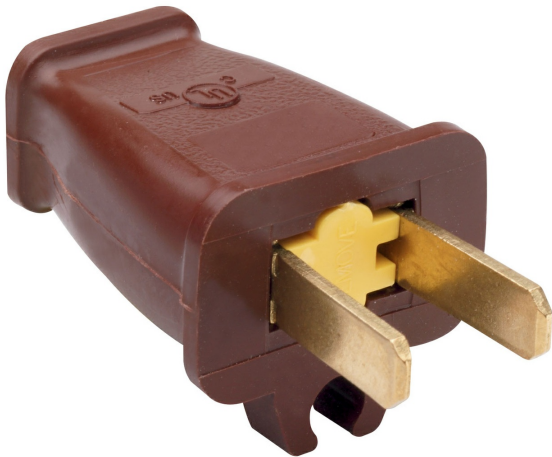

Pass and Seymour
Discontinued - Plug and Connector
Part No. SA840CC10

Double-Pole, Double Wire, Straight blade plug with cord clip. 15 A
125 V.

Features & Benefits

Quality Materials.

Durability.:

Time-tested Design.

For covering patents, see www.legrand.us/patents.

Specifications

General Info

Product Line

Pass & Seymour

Color

Brown

Country Of Origin