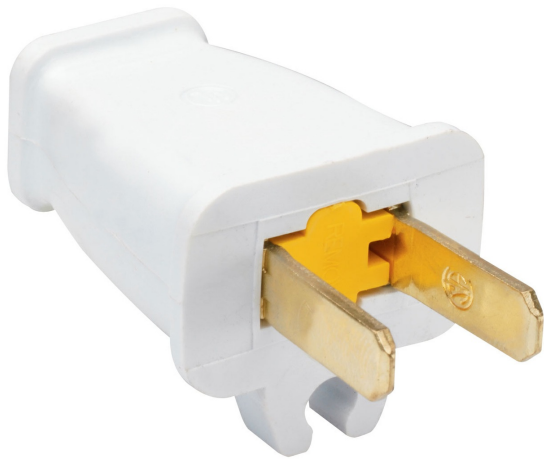

Pass and Seymour
Plug and Connector
Part No. SA840WCC10

Double-Pole, Double Wire, Straight blade plug with cord clip. 15 A
125 V.

Features & Benefits

Quality Materials.

Durability.:

Time-tested Design.

For covering patents, see www.legrand.us/patents.

Specifications

General Info

Product Line	Pass & Seymour	Color	White
Country Of Origin	China		