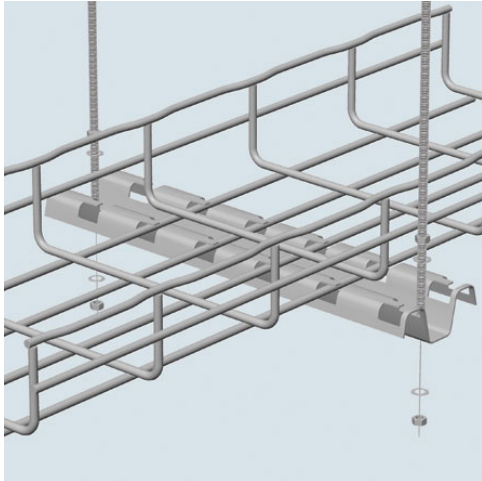

Cablofil
FAS PROFILE-PREGALV (1D,2W,40L) [14010]
Part No. SAP01-14010

Cablofil Wiremesh Cable Tray concept based upon performance, safety and economy; three qualities which make Cablofil Wiremesh Cable Tray system preferred by installers. Cablofil adapts to the most complex configurations, and its structure gives maximum strength for minimum weight. The ease of creating fittings, carried out on site, as well as the wide range of unique and universal accessories gives complete freedom in routing combined with exceptionally fast installation.

Features & Benefits

For trapeze hung installations, use 4inch longer profile than tray width. Example: for CF 54/300 tray (12inch) use FAS P400 (16inch). Maximum threaded rod size is 3/8inch. For use with larger sizes of threaded rod, bracket holes must be drilled larger. Patented FAS style attachment secures tray without nuts and bolts. Threaded rods, nuts and washers sold separately.

Specifications

General Info

Product Line	Cablofil	Finish	Pre-Galvanized
UPC Number	800388001756	Country Of Origin	China
Standard	UL Classified	Type	Supports

Dimensions

Product Width US	2.67 in	Product Weight US	2.61 lb
Product Volume US	0.062 cu ft	Product Depth US	39.13 in
Product Height US	1.033 in		