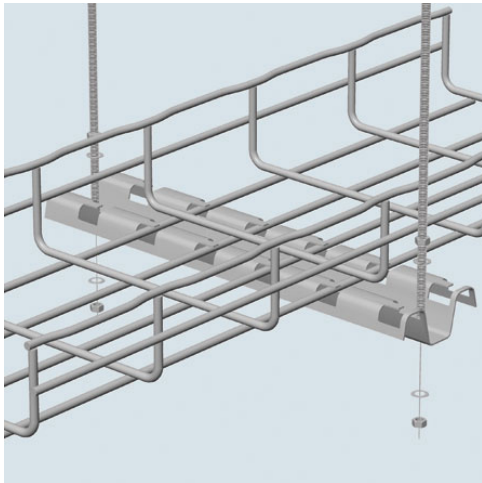

Cablofil
FAS PROFILE-PREGALV (1D,,2W,,80L) [14020]
Part No. SAP01-14020

Cablofil Wiremesh Cable Tray concept based upon performance, safety and economy; three qualities which make Cablofil Wiremesh Cable Tray system preferred by installers. Cablofil adapts to the most complex configurations, and its structure gives maximum strength for minimum weight. The ease of creating fittings, carried out on site, as well as the wide range of unique and universal accessories gives complete freedom in routing combined with exceptionally fast installation.

Features & Benefits

For trapeze hung installations, use 4inch longer profile than tray width. Example: for CF 54/300 tray (12inch) use FAS P400 (16inch). Maximum threaded rod size is 3/8inch. For use with larger sizes of threaded rod, bracket holes must be drilled larger. Patented FAS style attachment secures tray without nuts and bolts. Threaded rods, nuts and washers sold separately.

Specifications

General Info

Product Line	Cablofil	Finish	Pre-Galvanized
UPC Number	800388001787	Country Of Origin	China
Standard	UL Classified	Type	Supports

Dimensions

Product Width US	2.67 in	Product Weight US	5.23 lb
Product Volume US	0.125 cu ft	Product Depth US	78.5 in
Product Height US	1.033 in		