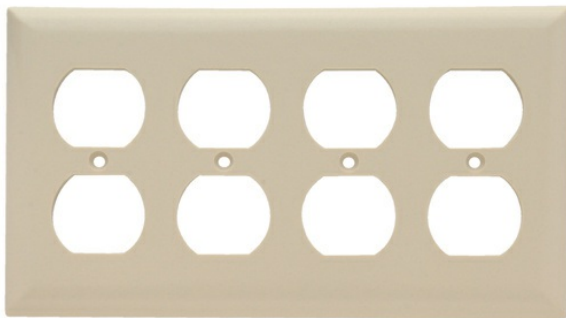

Duplex Receptacle Wall Plate, 4-Gang

## Features & Benefits

Molded of non-combustible mar-proof material.

Available in 'SP' series in Standard, Junior-Jumbo, and Jumbo sizes.

Seven standard colors available -- Ivory, White, Brown, Gray, Black, Red, and Light Almond.

Individually wrapped with color-matching screws.

Resistant to discoloration, grease, oil, solvent, and moisture.

Nominal thickness, .070 inch.

For covering patents, see [www.legrand.us/patents](http://www.legrand.us/patents).

### Dimensions

Product Width US	8.125 in	Product Depth US	0.2 in
Product Height US	4.5 in		