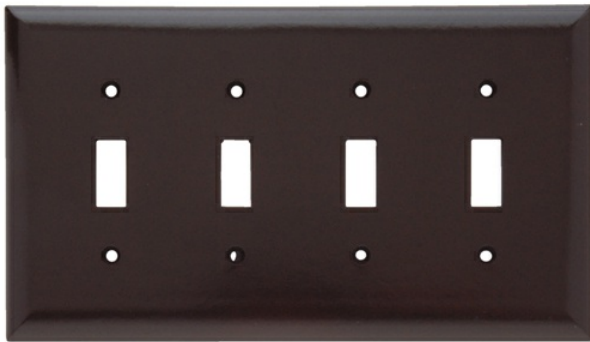

Smooth Wall Plate Junior-Jumbo 4-Gang  
 Toggle

## Features & Benefits

Molded of non-combustible mar-proof material.

Seven standard colors available -- Ivory, White, Brown, Gray, Black, Red, and Light Almond.

Resistant to discoloration, grease, oil, solvent, and moisture.

For covering patents, see [www.legrand.us/patents](http://www.legrand.us/patents).

Available in 'SP' series in Standard, Junior-Jumbo, and Jumbo sizes.

Individually wrapped with color-matching screws.

Nominal thickness, .070 inch.

### General Info

Product Line	Pass & Seymour	Color	Brown
Country Of Origin	Mexico	Wall Plate Type	Dimmer/Switch
Application Sector	Residential/Commercial	Standard	CSA, UL514