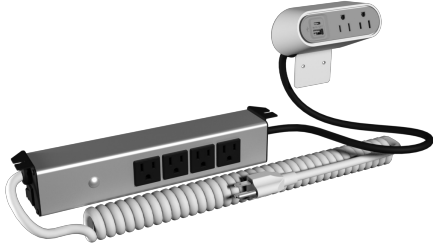

Power for both above and below sit stand desks.

Features & Benefits

Two units. One system: Includes one plug-in outlet center, one Desktop Power Center Slim and one 6' coiled cord to power everything at the desk.

Works with a range of desk heights:
Compatible with all standard sit/stand desk height ranges.

Mounting options: Simple and flexible installation with options for horizontal and vertical applications.

Comes with cable management:
Includes four cable ties for convenient cord mounting.

Two versions available with reliable power and charging: 1) three tamper-resistant power outlets and two USB charging ports and 2) two tamper-resistant power outlets and two USB charging ports. 3.1A USB charging ports and 15A power outlets on both models