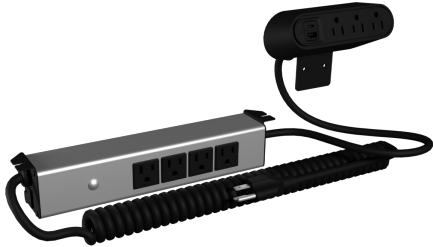

Power for both above and below sit stand desks.

Features & Benefits

Two units. One system: Includes one plug-in outlet center, one Desktop Power Center Slim and one 6' coiled cord to power everything at the desk.

Works with a range of desk heights:
Compatible with all standard sit/stand desk height ranges.

Mounting options: Simple and flexible installation with options for horizontal and vertical applications.

Comes with cable management:
Includes four cable ties for convenient cord mounting.

Two versions available with reliable power and charging: 1) three tamper-resistant power outlets and two USB charging ports and 2) two tamper-resistant power outlets and two USB charging ports. 3.1A USB charging ports and 15A power outlets on both models