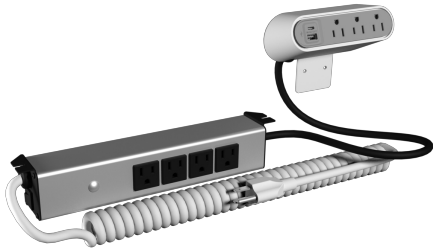

Wiremold
Sit Stand Desk Power
Part No. SS346WH

Power for both above and below sit stand desks.

Features & Benefits

Two units. One system: Includes one plug-in outlet center, one Desktop Power Center Slim and one 6' coiled cord to power everything at the desk.

Works with a range of desk heights:
Compatible with all standard sit/stand desk height ranges.

Mounting options: Simple and flexible installation with options for horizontal and vertical applications.

Comes with cable management:
Includes four cable ties for convenient cord mounting.

Multiple power and charging configurations: Two versions available with reliable power and charging: 1) three tamper-resistant power outlets and two USB charging ports, and 2) two tamper-resistant power outlets and two USB charging ports. 3.1A USB charging ports and 15A power outlets on both models.