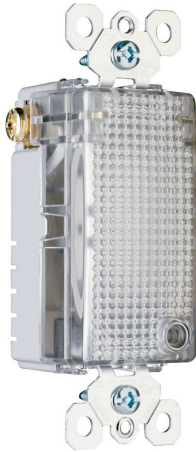

Pass and Seymour  
Trademaster® Enhanced Decorator Full Hallway Light with Light Sensor, Clear  
Part No. TMHWLECC

Enhanced Decorator Full Hallway Light with Light Sensor, 120VAC

## Features & Benefits

Impact-resistant face and back body.

GE Lexan high impact-resistant lens.

External screw-pressure-plate back and side wired. Accepts #12 and #14 AWG.

Ground screw position under the end of the strap minimizes the risk of contact.

Energy-efficient LED has average 20-year life expectancy: eliminates bulb replacement.

Sensor automatically turns light ON in the dark.

Increased light output for better illumination.

Light sensor for enhanced sensitivity.

### General Info

Product Line	Pass & Seymour	Replaced by Part Number	NTLFULLWCC6
Color	Clear	UPC Number	785007306477
Country Of Origin	China		