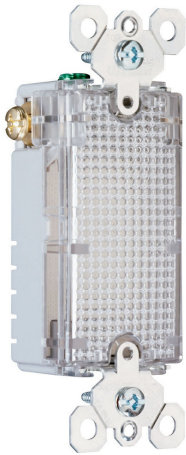

Pass and Seymour  
**Trademaster® Full Hallway Decorator Light for use with PandS Metal Louver Plates, Clear**  
 Part No. TMHWLLOUVCC

Full Hallway Decorator Light for use with PandS Metal Louver Plates, 120VAC

## Features & Benefits

Impact-resistant face and back body.

GE Lexan high impact-resistant lens.

External screw-pressure-plate back and side wired. Accepts #12 and #14 AWG.

Ground screw position under the end of the strap minimizes the risk of contact.