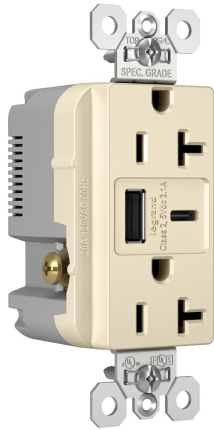

Pass and Seymour
20A 125V Tamper-Resistant Duplex Receptacle with USB A/C Charging Ports, Light Almond
Part No. TR20USBACLA

20A 125V Tamper-Resistant Receptacle with two 3.1A USB charging ports Type A and C

Features & Benefits

Two drive screws anchor strap to back body and face where abrupt removal torque is greatest.

Specifications

General Info

Product Line	Pass & Seymour	Color	Light Almond
Country Of Origin	China	Number of Receptacles	2
Features	USB-A Charging, USB-C Charging	Outlet Type	Commercial, Indoor, Residential, Tamper-Resistant, USB-Charging
Type	Outlet		

Dimensions

Product Width US	1.693 in	Product Depth US	1.425 in
Product Height US	2.677 in		

Listing Agencies / 3rd Party Agencies

cULus Listed	Yes
--------------	-----

Additional Information

Product Environmental Profile	Yes
-------------------------------	-----

Technical Information

USB Amperage	3.1 A	Number of USBs	2
USB Power Output	15 W	Amperage	20 A
Number of Poles	Double Pole	Indoor/Outdoor	Indoor
Voltage	125.0 V		
