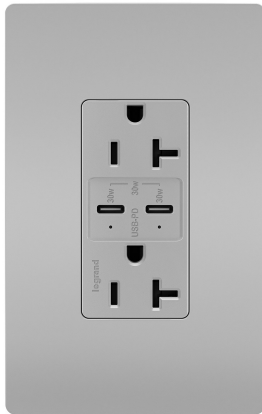

radiant Collection
radiant® 20A Tamper Resistant Ultra Fast PLUS Power Delivery USB Type C/C Outlet, Gray
Part No. TR20USBPDRY

20A Tamper-Resistant Ultra Fast PLUS Power Delivery USB Type CC Outlet Made exclusively for use with screwless Wall Plates from the radiant® Collection, sold separately.

Features & Benefits

- Charge the latest devices up to 2X as fast, thanks to the industry-leading 6.0A of our Ultra-Fast line and a whopping 30W of power courtesy of advanced Power Delivery
 - Built for intelligent charging, the outlet detects and delivers the precise amount of power needed to maximize charging speeds
- Provides fast and convenient built-in charging through two future-proof USB Type-C ports, accommodating new and upcoming devices without an adapter
 - Helpful indicator light lets you see charging status at a glance. Light glows yellow while charging is in progress, and shows green once the device battery is sufficiently charged
- Includes multiple layers of overcurrent protection, ensuring the outlet and your favorite devices can charge at optimal levels without risk of damage
 - All Legrand USB Outlets are manufactured through high-quality design, sourcing and production, and backed by a Lifetime Warranty
- Protects children with a patented tamper-resistant shutter system that prevents improper insertion of foreign objects, complete with "invisi-shutters" for an invisible effect
 - Replaces a traditional outlet easily, in as little as 10 minutes, with features like scalloped cover design and posted side-wire terminal screws for faster installation
- More color options available to fit any style, including finishes to match current hardware and lighting trends

Specifications

General Info

Product Line	Pass & Seymour	Color	Gray
Finish	Matte	Country Of Origin	China
Features	USB-C Charging	Outlet Type	USB-Charging
Application Sector	Commercial	Type	Tamper-Resistant, USB