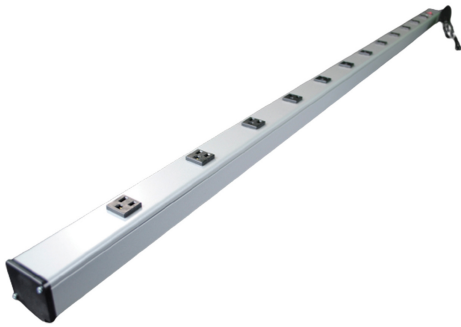

**Wiremold**  
**Plug-In Outlet Center Unit / 120V/15A/72 long/12 O/L /lighted switch/6' cord**  
Part No. UL2064BC

Wiremold® Plug-In Outlet Center Units bring power safely and conveniently to wherever you need it. These units are ideal for use in a wide variety of settings, including relay racks and cabinets, laboratories, workshops, classrooms and offices. Plug-In Outlet Center Units include rack mount, Cabinet-MATE, compact, 90 degree, deluxe control, industrial, and international units. Most units are available in both 15 and 20 Amp configurations. Wiremold also offers extensive custom capabilities for Plug-In Outlet Center Units.

## Features & Benefits

Twelve outlets, rugged gray aluminum housing, 15A, lighted switch, 6' (1.8m) 14/3 SJT black cord with NEMA5-15 plug. Length 72" (1.8m). Receptacle center-to-center 5 1/4" (133mm). Snap-on, slide-off mounting.