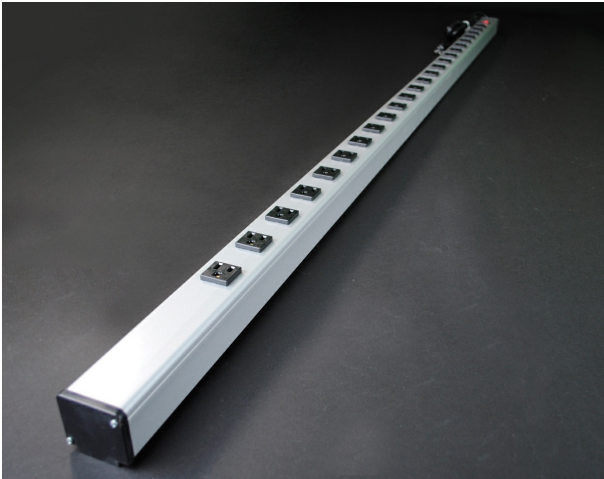

Wiremold  
Plug-In Outlet Center Unit / 120V/15A/72 long/24 O/L /lighted switch/15' cord  
Part No. UL2065BD

Twenty-four outlets, rugged gray aluminum housing, 15A, lighted switch, 15' (4.6m) 14/3 SJT black cord with NEMA5-15 plug. Length 72" (1.8m). Receptacle center-to-center 2 1/2" (64mm). Snap-on, slide-off mounting.

## Features & Benefits

Twenty-four outlets, rugged gray aluminum housing, 15A, lighted switch, 6' (1.8m) 14/3 SJT black cord with NEMA5-15 plug. Length 72" (1.8m). Receptacle center-to-center 2 1/2" (64mm). Snap-on, slide-off mounting.

### Dimensions

Product Width US	2.0 in	Product Weight US	6.2 lb
Product Length US	72.0 in		

## Technical Information

---

Phase	Single	Amperage	15 A
Enclosure Type	Aluminum	Mounting Type	Snap-on, Slide-off
Voltage	125.0 V	Environmental Conditions	Dry interior locations

---