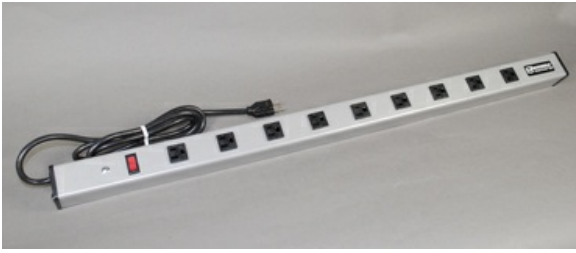

Wiremold
Plug-In Outlet Center Unit / 120V/15A / 36 long / 9 O/L / Lighted Switch / 15' cord
Part No. UL309BD

Nine outlets, lighted switch, 15' (4.6m) cord. Length 36" (915mm).
Receptacle center-to-center 3" (76mm).

Features & Benefits

Nine outlets, lighted switch, 6' (1.8m) (UL309BC) cord. Length 36" (915mm). Receptacle center-to-center 3" (76mm).

Specifications

General Info

Product Line	Wiremold	UPC Number	786776180688
Country Of Origin	Mexico	Receptacle Type	Single
Number of Receptacles	9	Application Sector	Commercial
Standard	cULus Listed	Type	PIOC

Dimensions

Product Width US	1.5 in	Product Weight US	6.8 lb
Product Length US	36.0 in		

Listing Agencies / 3rd Party Agencies

cULus ListingNumber	E66421	cULus Listed	Yes
---------------------	--------	--------------	-----

Trade Programs

USMCA	Yes
-------	-----

Additional Information

RoHS Compliant	Yes
----------------	-----

Technical Information

Amperage	15 A	Mounting Type	Slide-off, Snap-on
Voltage	120.0 V	Environmental Conditions	Dry interior locations
