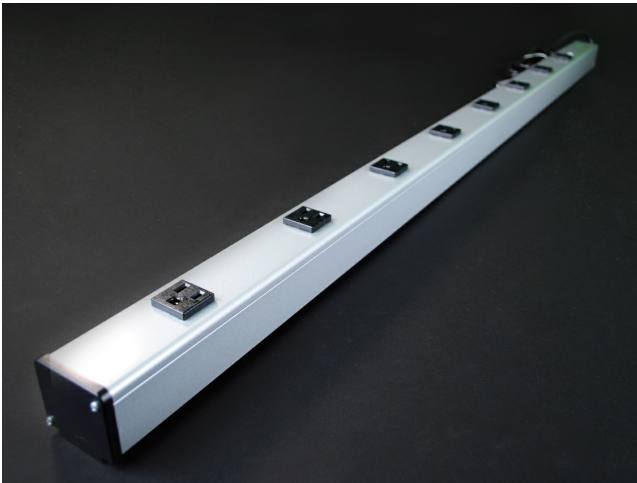

Wiremold
Plug-In Outlet Center Unit / 120V/15A/48 long/8 O/L /6' cord
Part No. UL403BC

Eight outlets, rugged gray aluminum housing, 15A, 6' (1.8m) 14/3 SJT black cord with NEMA5-15 plug. Length 48" (1.2m). Receptacle center-to-center 5 1/4" (133mm). Snap-on, slide-off mounting.

Features & Benefits

Eight outlets, rugged gray aluminum housing, 15A, 15' (4.6m) 14/3 SJT black cord with NEMA5-15 plug. Length 48" (1.2m). Receptacle center-to-center 5 1/4" (133mm). Snap-on, slide-off mounting.

Specifications

General Info

Product Line	Wiremold	UPC Number	786776047790
Country Of Origin	Mexico	Receptacle Type	Simplex
Number of Receptacles	8	Application Sector	Commercial
Standard	cULus Recognized: File E66421 Guide XBYS XUHT VZCA	Type	PIOC

Dimensions

Product Width US	1.5 in	Product Weight US	3.6 lb
Product Length US	48.0 in		

Listing Agencies / 3rd Party Agencies

cULus ListingNumber	E66421	cULus Listed	Yes
---------------------	--------	--------------	-----