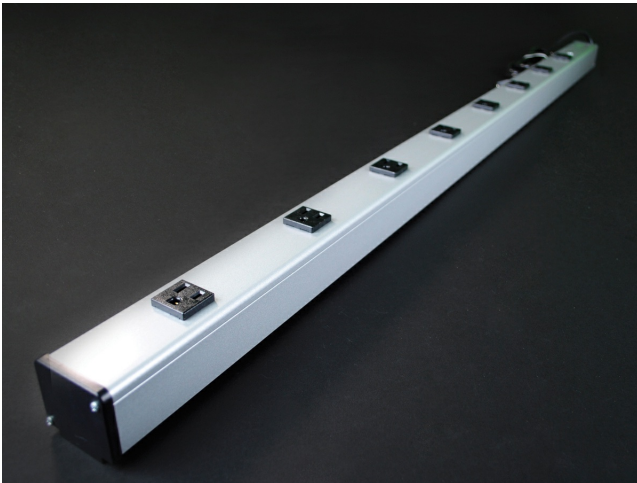

Wiremold
Plug-In Outlet Center Unit / 120V/15A/48 long/8 O/L /15' cord
Part No. UL403BD

Eight outlets, rugged gray aluminum housing, 15A, 15' (4.6m) 14/3 SJT black cord with NEMA5-15 plug. Length 48" (1.2m). Receptacle center-to-center 5 1/4" (133mm). Snap-on, slide-off mounting.

Features & Benefits

Eight outlets, rugged gray aluminum housing, 15A, 15' (4.6m) 14/3 SJT black cord with NEMA5-15 plug. Length 48" (1.2m). Receptacle center-to-center 5 1/4" (133mm). Snap-on, slide-off mounting.

Specifications

General Info

Product Line	Wiremold	UPC Number	786776047806
Country Of Origin	Mexico	Receptacle Type	Simplex
Number of Receptacles	8	Application Sector	Commercial
Standard	cULus Recognized: File E66421 Guide XBYS XUHT VZCA	Type	PIOC

Additional Information

RoHS Compliant	Yes
----------------	-----

Technical Information

Phase	Single	Amperage	15 A
Enclosure Type	Aluminum	Mounting Type	Slide-off, Snap-on
Voltage	125.0 V	Environmental Conditions	Dry interior locations
