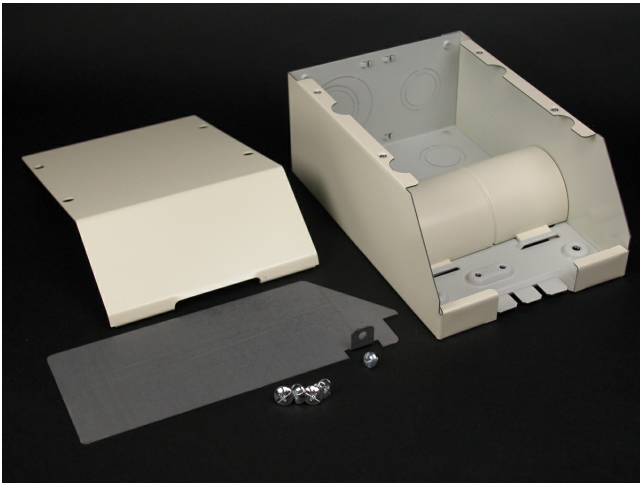

Wiremold
2400 Divided Entrance End Fitting
Part No. V2410DFO

Feeds 2400 and 2400D Series Raceway. Has 1/2", 3/4", and 1" trade size KOs on back and end. Removable divider and radiused insert included.

Features & Benefits

Feeds 2400 and 2400D Series Raceway. Has 1/2", 3/4", and 1" trade size KOs on back and end. Removable divider and radiused insert included.

Specifications

General Info

Product Line	Wiremold	UPC Number	786776569568
Country Of Origin	United States	Application Sector	Residential/Commercial
Standard	cULus Listed Raceway: FileE4376 Guide RJBT. Fittings: File E41751 Guide RJPR. Base & Blank Cover: Meets Article 386 of NEC. Meets Section 12-600 of CEC.	Type	Raceway

Dimensions

Product Width US	4.75 in	Product Height US	2.875 in
Product Length US	7.125 in		

Listing Agencies / 3rd Party Agencies

cULus ListingNumber	E41751	cULus Listed	Yes
---------------------	--------	--------------	-----