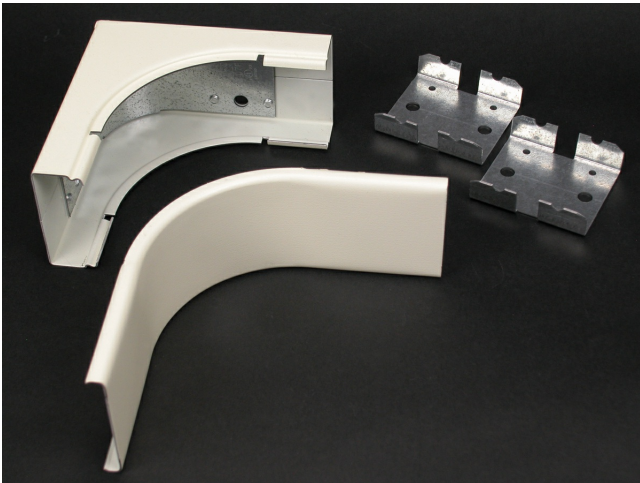

Wiremold
2400 Radiused Internal Elbow Fitting
Part No. V2417FO

90 degree internal corner elbow provides 2" (51mm) cable bend radius control for fiber optic and UTP/STP cable installations. Two couplings included.

Features & Benefits

90 degree internal corner elbow provides 2" (51mm) cable bend radius control for fiber optic and UTP/STP cable installations. Two couplings included.

Specifications

General Info

Product Line	Wiremold	UPC Number	786776569599
Country Of Origin	United States	Application Sector	Residential/Commercial
Standard	cULus Listed Raceway: FileE4376 Guide RJBT. Fittings: File E41751 Guide RJPR. Base & Blank Cover: Meets Article 386 of NEC. Meets Section 12-600 of CEC.	Type	Raceway