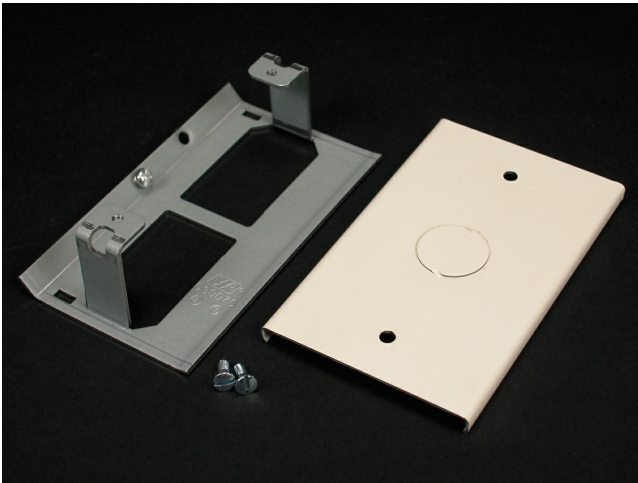

Wiremold  
3000 Blank Cover Fitting  
Part No. V3036HE

Use as blank cover or tap off KO in center of plate for 1/2" trade size conduit. G3007C Device Bracket included.

## Features & Benefits

Use as blank cover or tap off KO in center of plate for 1/2" trade size conduit. G3007C Device Bracket included.

### Dimensions

Product Weight US	0.35 lb	Product Length US	4.5 in
-------------------	---------	-------------------	--------