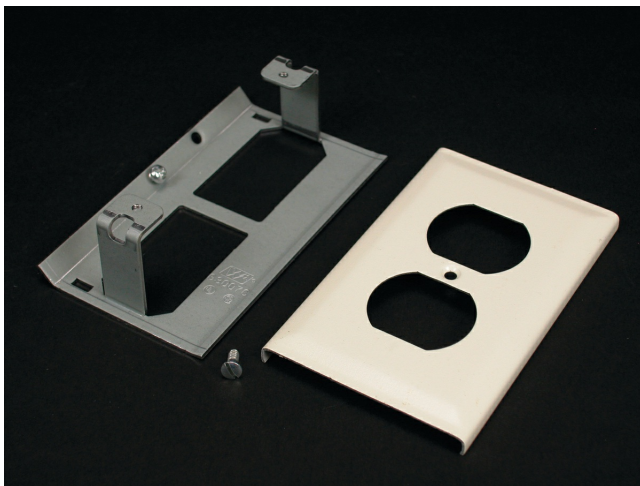

Wiremold
Wiremold 3000 Series Duplex Receptacle Cover Fitting, Ivory
Part No. V3043BE

3000 ® Series Raceway provides wiring capacities for small to medium size installations. Power, communication, or A/V devices can be wired into the raceway for a flush appearance satisfying both aesthetic and functional requirements. 3000 Series Raceway is ideally suited for wiring applications in frequently changing environments such as labs, hospitals and other industrial applications.

Features & Benefits

The Wiremold 3000 Series Steel Raceway provides wiring capacities for small to medium size installations. Power or data/communication devices can be wired into the raceway for a flush appearance satisfying both aesthetic and functional requirements. The 3000 Series Steel Raceway is ideally suited for wiring applications in frequently changing environments such as labs, hospitals and other industrial applications.

Specifications

General Info

Product Line	Wiremold	Color	Ivory
UPC Number	786776105445	Country Of Origin	United States
Application Sector	Commercial	Standard	cULus Listed Surface Metal Raceway: File E41751: Guide RJPR
Type	Raceway		

Dimensions

Product Width US	2.75 in	Product Weight US	0.3 lb
Product Volume US	18.56 cu in	Product Depth US	1.5 in
Product Height US	4.5 in		

Buy American Act Compliance

NAFTA

Yes

Additional Information

RoHS Conformant